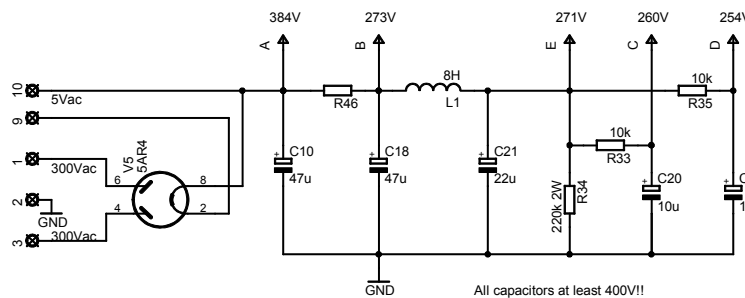

Small caps == Silver Mica
M150 == Mallory 150
OD == Orange Drop

"Channel" switching

DD-15 Tube Amp - Pekka Lehtonen 2005 Copyright: Pekka Lehtonen 2005	
TITLE: dd15_current	
Document Number:	REV:
Date: 26.02.2006 19:40:28	Sheet: 1/1