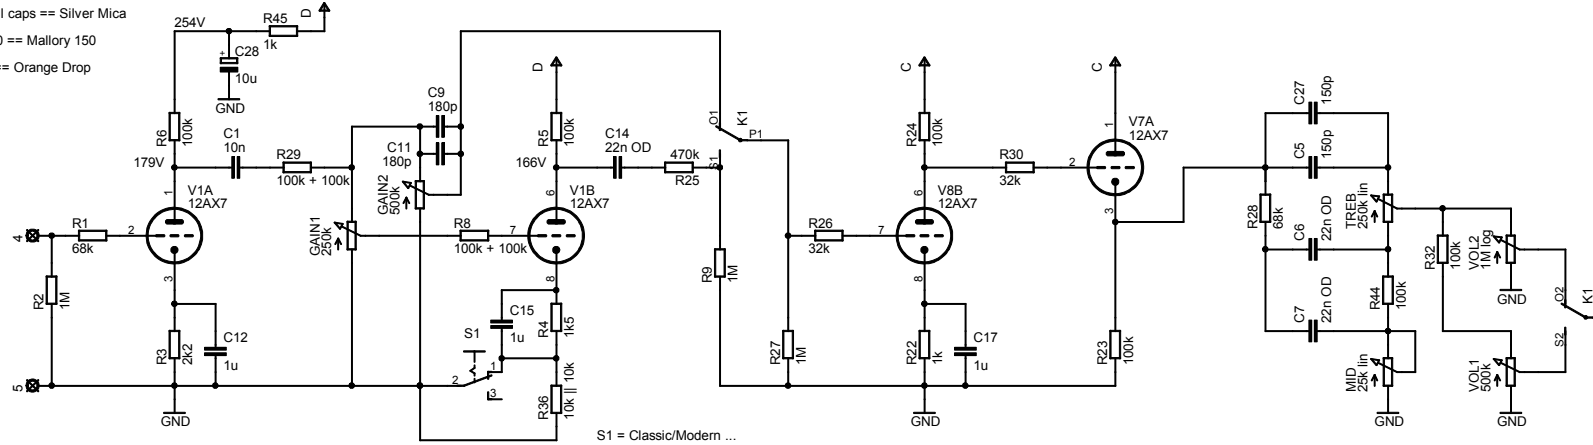

Small caps == Silver Mica
M150 == Mallory 150
OD == Orange Drop

"Channel" switching

DD-15 Tube Amp - Pekka Lehtonen 2005 Copyright: Pekka Lehtonen 2005	
TITLE: dd15_current	
Document Number:	REV:
Date: 26.02.2006 19:40:28	Sheet: 1/1