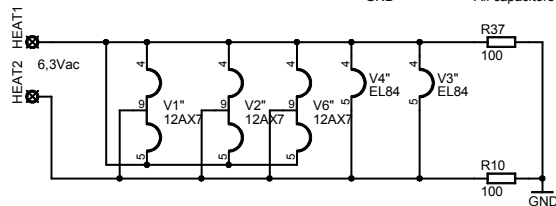

Small caps == Silver Mica
M150 == Mallory 150
OD == Orange Drop

"Channel" switching

DD-15 Tube Amp - Pekka Lehtonen 2005 Copyright: Pekka Lehtonen 2005	
TITLE: dd15_current	
Document Number:	REV:
Date: 26.02.2006 19:40:28	Sheet: 1/1