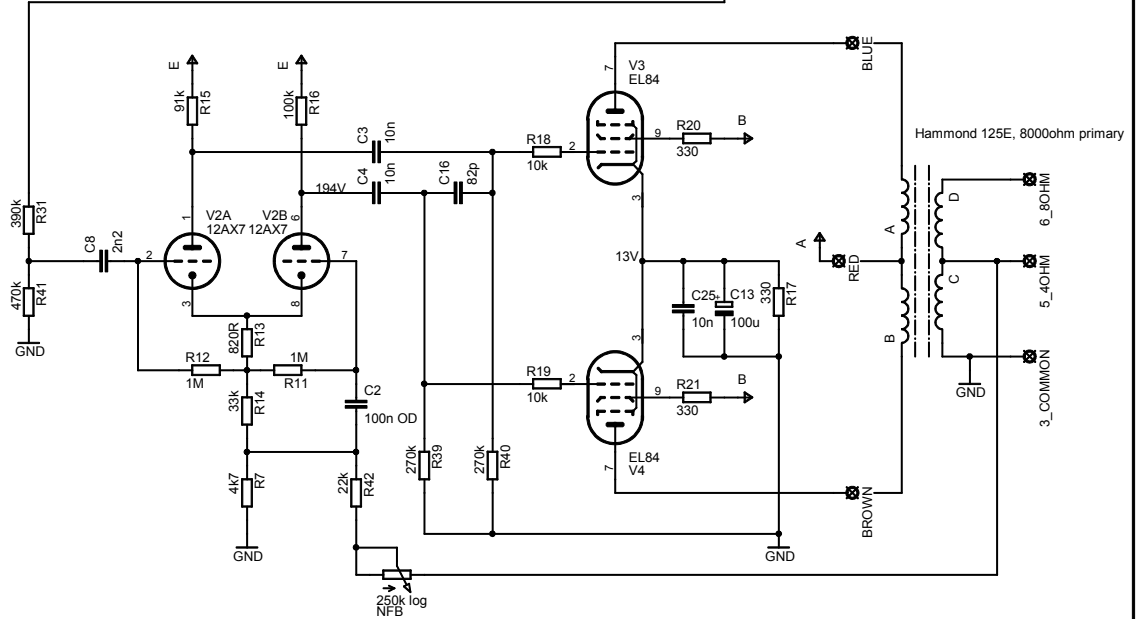

Small caps == Silver Mica
M150 == Mallory 150
OD == Orange Drop

"Channel" switching

DD-15 Tube Amp - Pekka Lehtonen 2005 Copyright: Pekka Lehtonen 2005	
TITLE: dd15_current	
Document Number:	REV:
Date: 26.02.2006 19:40:28	Sheet: 1/1