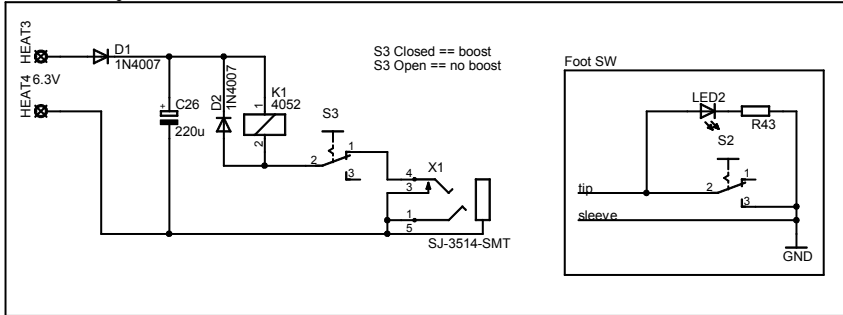

Small caps == Silver Mica
M150 == Mallory 150
OD == Orange Drop

"Channel" switching

DD-15 Tube Amp - Pekka Lehtonen 2005 Copyright: Pekka Lehtonen 2005	
TITLE: dd15_current	
Document Number:	REV:
Date: 26.02.2006 19:40:28	Sheet: 1/1